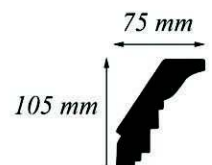

*Greek Key*

*Small Georgian*

*Small Dentil*

*Grapevine*

*Classic No. 5*

*Classic No. 4*

*Classic Vine*

*All Of The Above Are Available In 2 Metre Lengths And Are Held In Stock*