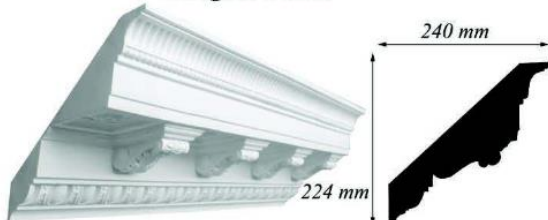

Leaf & Reed No. 3

Gothic

Large Georgian

Classic No. 3

Large Dentil

Floral

All Of The Above Are Available In 2 Metre Lengths And Are Held In Stock

Georgian Corbel

The Georgian Corbel Cornice Is Only Available In 3 Metre Lengths And Is Made To Order

Free Mitre Block And Fitting Instructions With All Cornice (Except Georgian Corbel)