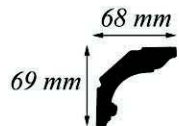

## Cornice

*Egg & Dart No. 1*

*Classic No. 1*

*Small Rope*

*Leaf & Reed No. 1*

*Egg & Dart No. 2*

*Classic No. 2*

*Rope No. 2*

*Greek Key*

*Small Georgian*

*Small Dentil*

*Grapevine*

*Classic No. 5*

*Classic No. 4*

*Classic Vine*

*All Of The Above Are Available In 2 Metre Lengths And Are Held In Stock*