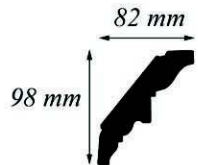

*Greek Key*

*Small Georgian*

*Small Dentil*

*Grapevine*

*Classic No. 5*

*Classic No. 4*

*Classic Vine*

*All Of The Above Are Available In 2 Metre Lengths And Are Held In Stock*