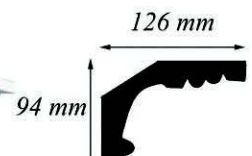

*Greek Key*

*Small Georgian*

*Small Dentil*

*Grapevine*

*Classic No. 5*

*Classic No. 4*

*Classic Vine*

*All Of The Above Are Available In 2 Metre Lengths And Are Held In Stock*