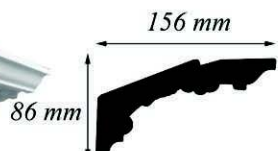

*Greek Key*

*Small Georgian*

*Small Dentil*

*Grapevine*

*Classic No. 5*

*Classic No. 4*

*Classic Vine*

*All Of The Above Are Available In 2 Metre Lengths And Are Held In Stock*