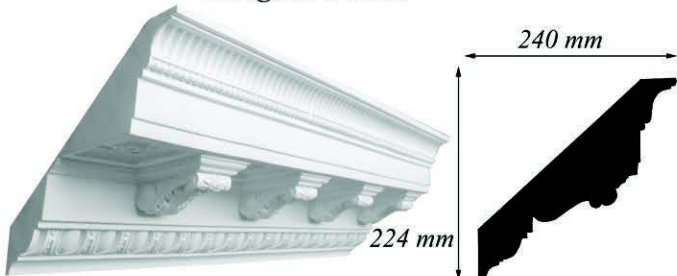

*Classic Leaf & Vine*

*Egg & Dart No. 3*

*Leaf No. 1*

*Leaf No. 2*

*Leaf & Reed No. 3*

*Gothic*

*Large Georgian*

*Classic No. 3*

*Large Dentil*

*Floral*

*All Of The Above Are Available In 2 Metre Lengths And Are Held In Stock*

*Georgian Corbel*

*The Georgian Corbel Cornice Is Only Available In 3 Metre Lengths And Is Made To Order*

*Free Mitre Block And Fitting Instructions With All Cornice (Except Georgian Corbel)*