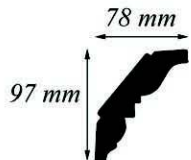

## Cornice

*Egg & Dart No. 1*

*Classic No. 1*

*Small Rope*

*Leaf & Reed No. 1*

*Egg & Dart No. 2*

*Classic No. 2*

*Rope No. 2*

*Greek Key*

*Small Georgian*

*Small Dentil*

*Grapevine*

*Classic No. 5*

*Classic No. 4*

*Classic Vine*

*All Of The Above Are Available In 2 Metre Lengths And Are Held In Stock*