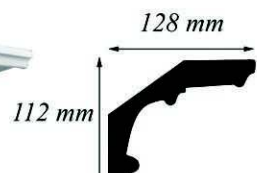

*Greek Key*

*Small Georgian*

*Small Dentil*

*Grapevine*

*Classic No. 5*

*Classic No. 4*

*Classic Vine*

*All Of The Above Are Available In 2 Metre Lengths And Are Held In Stock*