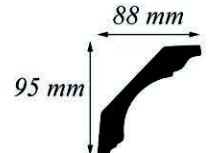

## Cornice

*Egg & Dart No. 1*

*Classic No. 1*

*Small Rope*

*Leaf & Reed No. 1*

*Egg & Dart No. 2*

*Classic No. 2*

*Rope No. 2*

*Greek Key*

*Small Georgian*

*Small Dentil*

*Grapevine*

*Classic No. 5*

*Classic No. 4*

*Classic Vine*

*All Of The Above Are Available In 2 Metre Lengths And Are Held In Stock*