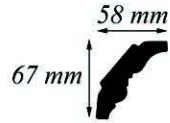

Cornice

Egg & Dart No. 1