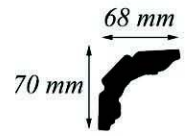

## Cornice

*Egg & Dart No. 1*

*Classic No. 1*

*Small Rope*

*Leaf & Reed No. 1*

*Egg & Dart No. 2*

*Classic No. 2*

*Rope No. 2*

*Greek Key*

*Small Georgian*

*Small Dentil*

*Grapevine*

*Classic No. 5*

*Classic No. 4*

*Classic Vine*

*All Of The Above Are Available In 2 Metre Lengths And Are Held In Stock*