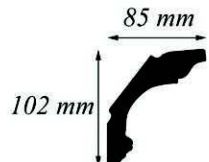

## Cornice

*Egg & Dart No. 1*

*Classic No. 1*

*Small Rope*

*Leaf & Reed No. 1*

*Egg & Dart No. 2*

*Classic No. 2*

*Rope No. 2*

*Greek Key*

*Small Georgian*

*Small Dentil*

*Grapevine*

*Classic No. 5*

*Classic No. 4*

*Classic Vine*

*All Of The Above Are Available In 2 Metre Lengths And Are Held In Stock*