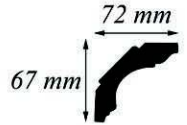

Centrepiece

Decorative Plasterwork
Tel: (01242) 226220
Fax: (01242)226232

Showroom

15 - 17 Suffolk Road
Cheltenham
Glos. GL50 2AF

Cornice

Classic No. 1

All Of The Above Are Available In 2 Metre Lengths And Are Held In Stock