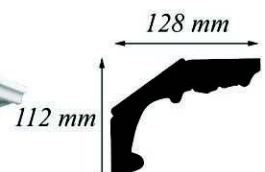

*Greek Key*

*Small Georgian*

*Small Dentil*

*Grapevine*

*Classic No. 5*

*Classic No. 4*

*Classic Vine*

*All Of The Above Are Available In 2 Metre Lengths And Are Held In Stock*